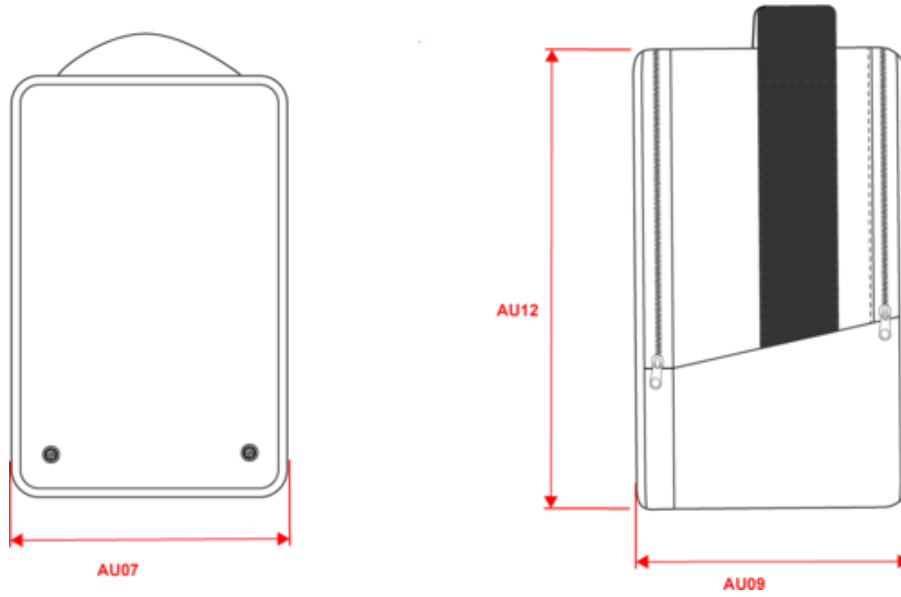

#### Washing instructions

KI0383

Shoe bag

Dimensions (cm)

Measurements in cm	One size
AU07 - Total width	30.00
AU09 - Depth of bottom part	15.00
AU12 - Total height	40.00

KI0383